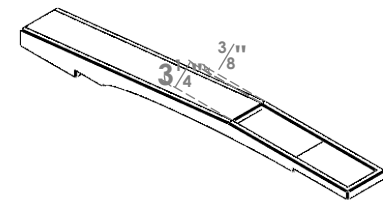

ITEM NUMBER: BRCPC040X36000X04000MRC

4"W X 36"D X 4"H MERCED ARCHITECTURAL GRADE PVC CLOSED KNEE BRACE

SIDE PROFILE

FRONT PROFILE

ISOMETRIC

EKENA MILLWORK
2300 WEST MAIN ST.
CLARKSVILLE, TX 75426
TOLL FREE: 866-607-0453
WWW.EKENAMILLWORK.COM