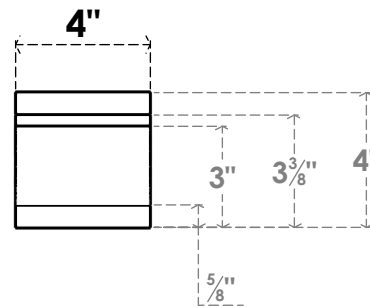

ITEM NUMBER: BRCPC040X36000X04000MRC

4"W X 36"D X 4"H MERCED ARCHITECTURAL GRADE PVC CLOSED KNEE BRACE

SIDE PROFILE

FRONT PROFILE

ISOMETRIC

EKENA MILLWORK
2300 WEST MAIN ST.
CLARKSVILLE, TX 75426
TOLL FREE: 866-607-0453
WWW.EKENAMILLWORK.COM