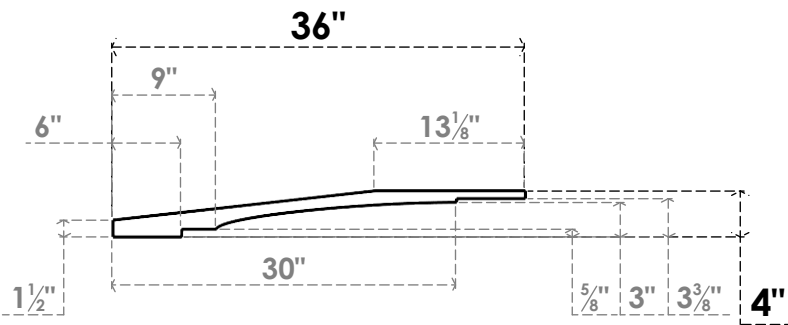

ITEM NUMBER: BRCPC040X36000X04000MRC

4"W X 36"D X 4"H MERCED ARCHITECTURAL GRADE PVC CLOSED KNEE BRACE

SIDE PROFILE

FRONT PROFILE

ISOMETRIC

EKENA MILLWORK
2300 WEST MAIN ST.
CLARKSVILLE, TX 75426
TOLL FREE: 866-607-0453
WWW.EKENAMILLWORK.COM